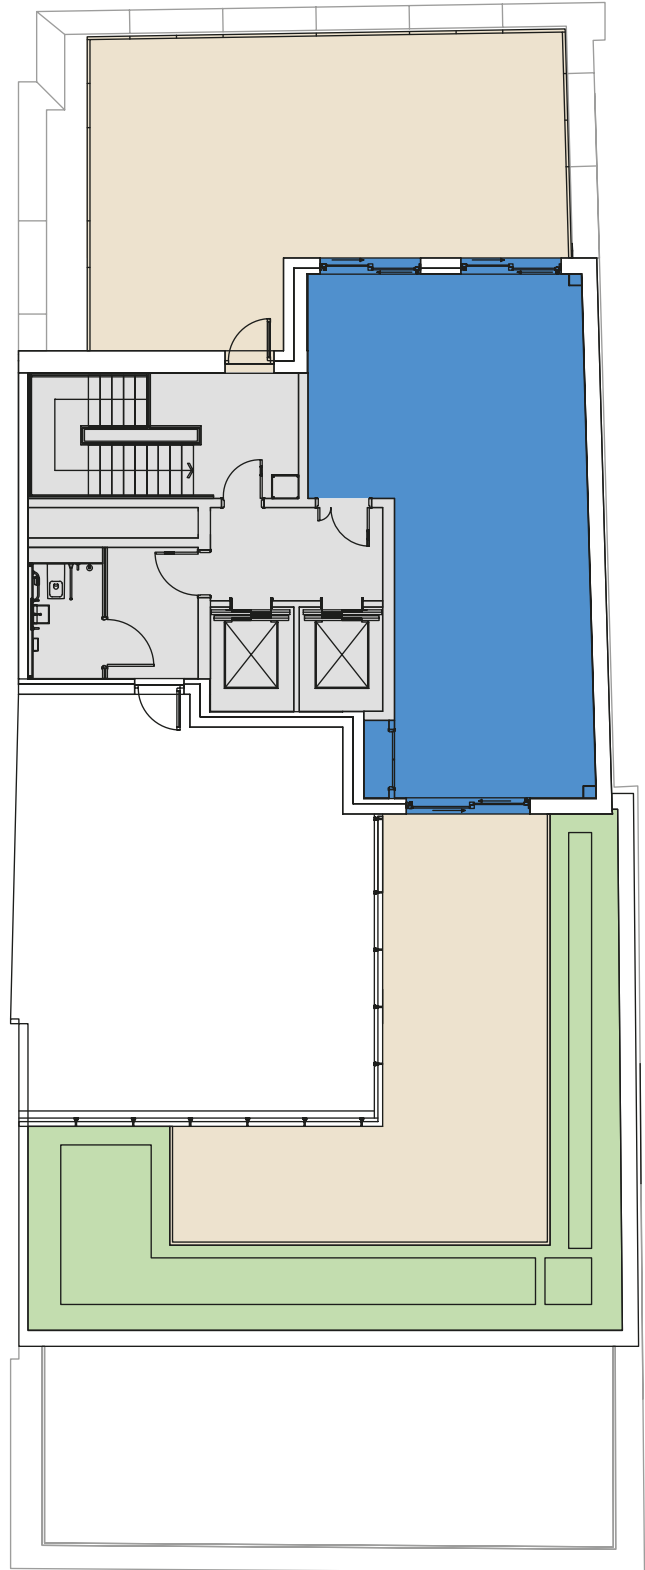

Alie Street

Second  
3,636 sq ft / 338 sq m

- Office
- Core

Floor plans not to scale,  
for indicative purposes only.

Alie Street

Third  
3,636 sq ft / 338 sq m

- Office
- Core

Floor plans not to scale,  
for indicative purposes only.

Alie Street

Fourth  
3,630 sq ft / 337 sq m

- Office
- Core

Floor plans not to scale,  
for indicative purposes only.

---

## Seventh Business Lounge & Terraces

Alie Street

- Business Lounge
- Terrace
- Core
- Green Roof

Floor plans not to scale,  
for indicative purposes only.