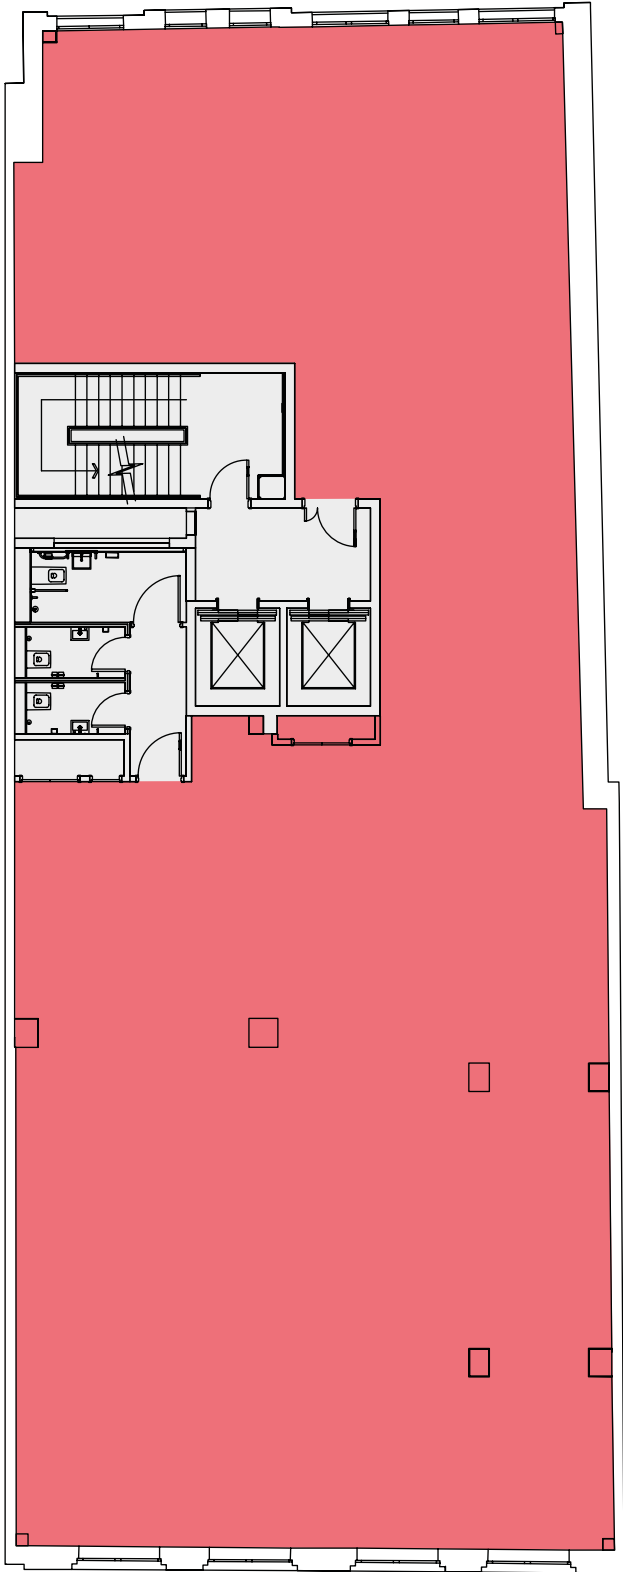

Alie Street

Second  
3,636 sq ft / 338 sq m

- Office
- Core

Floor plans not to scale,  
for indicative purposes only.

Alie Street

Third  
3,636 sq ft / 338 sq m

- Office
- Core

Floor plans not to scale,  
for indicative purposes only.

Alie Street

Fourth  
3,630 sq ft / 337 sq m

- Office
- Core

Floor plans not to scale,  
for indicative purposes only.

---

## Seventh Business Lounge & Terraces

Alie Street

- Business Lounge
- Terrace
- Core
- Green Roof

Floor plans not to scale,  
for indicative purposes only.