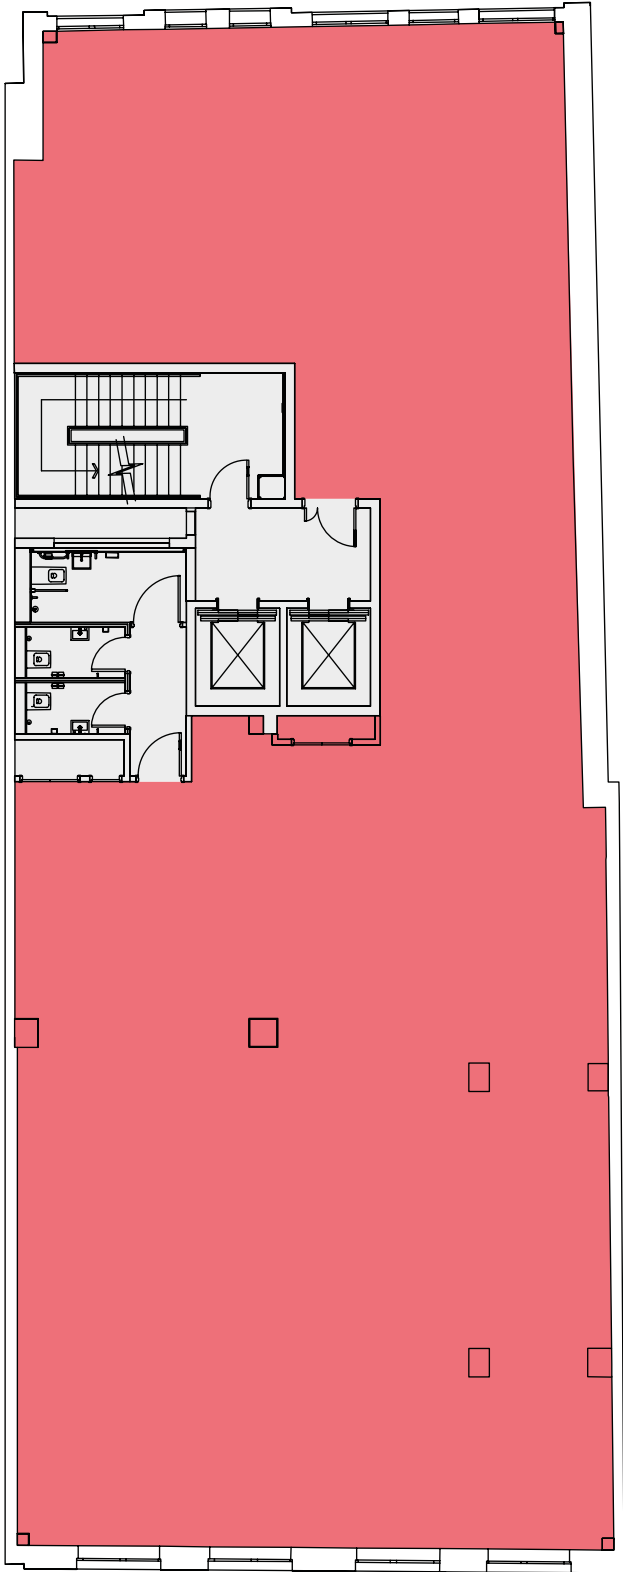

Alie Street

Second  
3,636 sq ft / 338 sq m

- Office
- Core

Floor plans not to scale,  
for indicative purposes only.

Alie Street

Third  
3,636 sq ft / 338 sq m

- Office
- Core

Floor plans not to scale,  
for indicative purposes only.

Alie Street

Fourth  
3,630 sq ft / 337 sq m

- Office
- Core

Floor plans not to scale,  
for indicative purposes only.

---

## Seventh Business Lounge & Terraces

Alie Street

- Business Lounge
- Terrace
- Core
- Green Roof

Floor plans not to scale,  
for indicative purposes only.