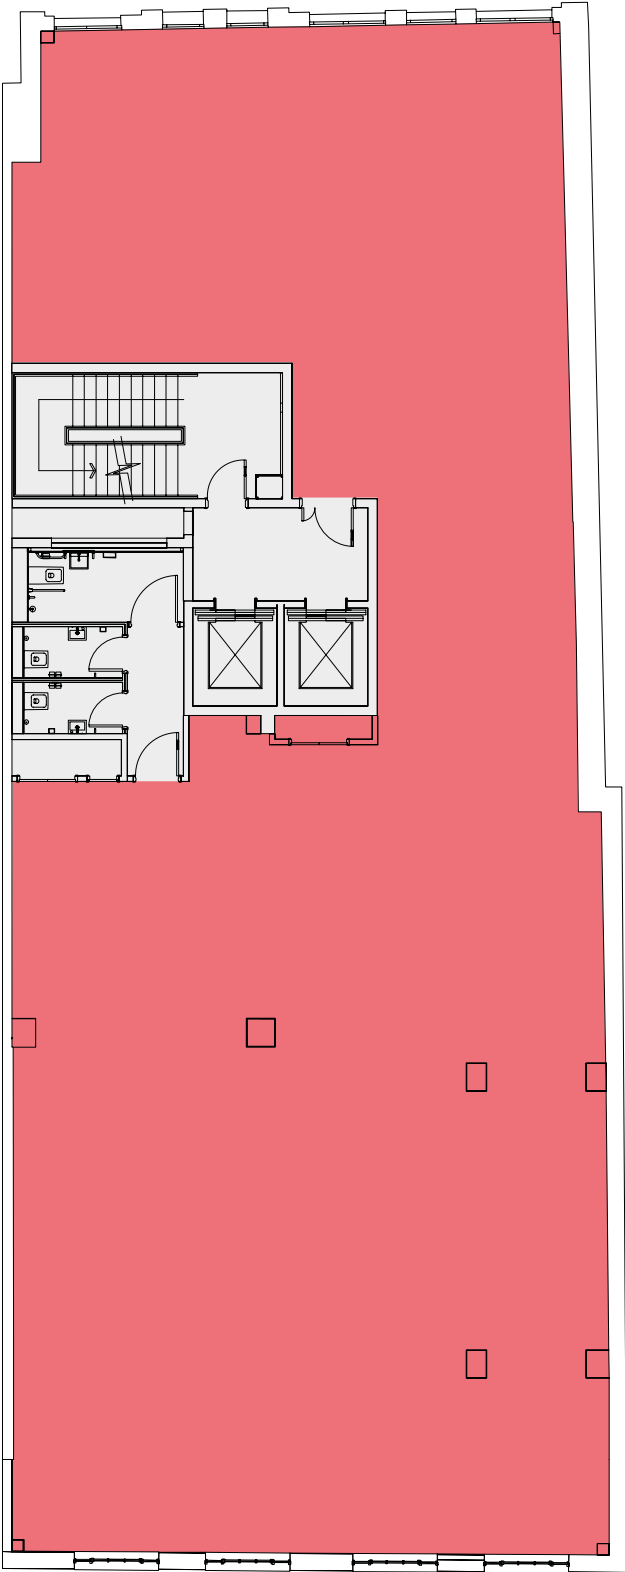

Alie Street

Second  
3,636 sq ft / 338 sq m

- Office
- Core

Floor plans not to scale,  
for indicative purposes only.

Alie Street

Third  
3,636 sq ft / 338 sq m

- Office
- Core

Floor plans not to scale,  
for indicative purposes only.

Alie Street

Fourth  
3,630 sq ft / 337 sq m

- Office
- Core

Floor plans not to scale,  
for indicative purposes only.

---

## Seventh Business Lounge & Terraces

Alie Street

- Business Lounge
- Terrace
- Core
- Green Roof

Floor plans not to scale,  
for indicative purposes only.